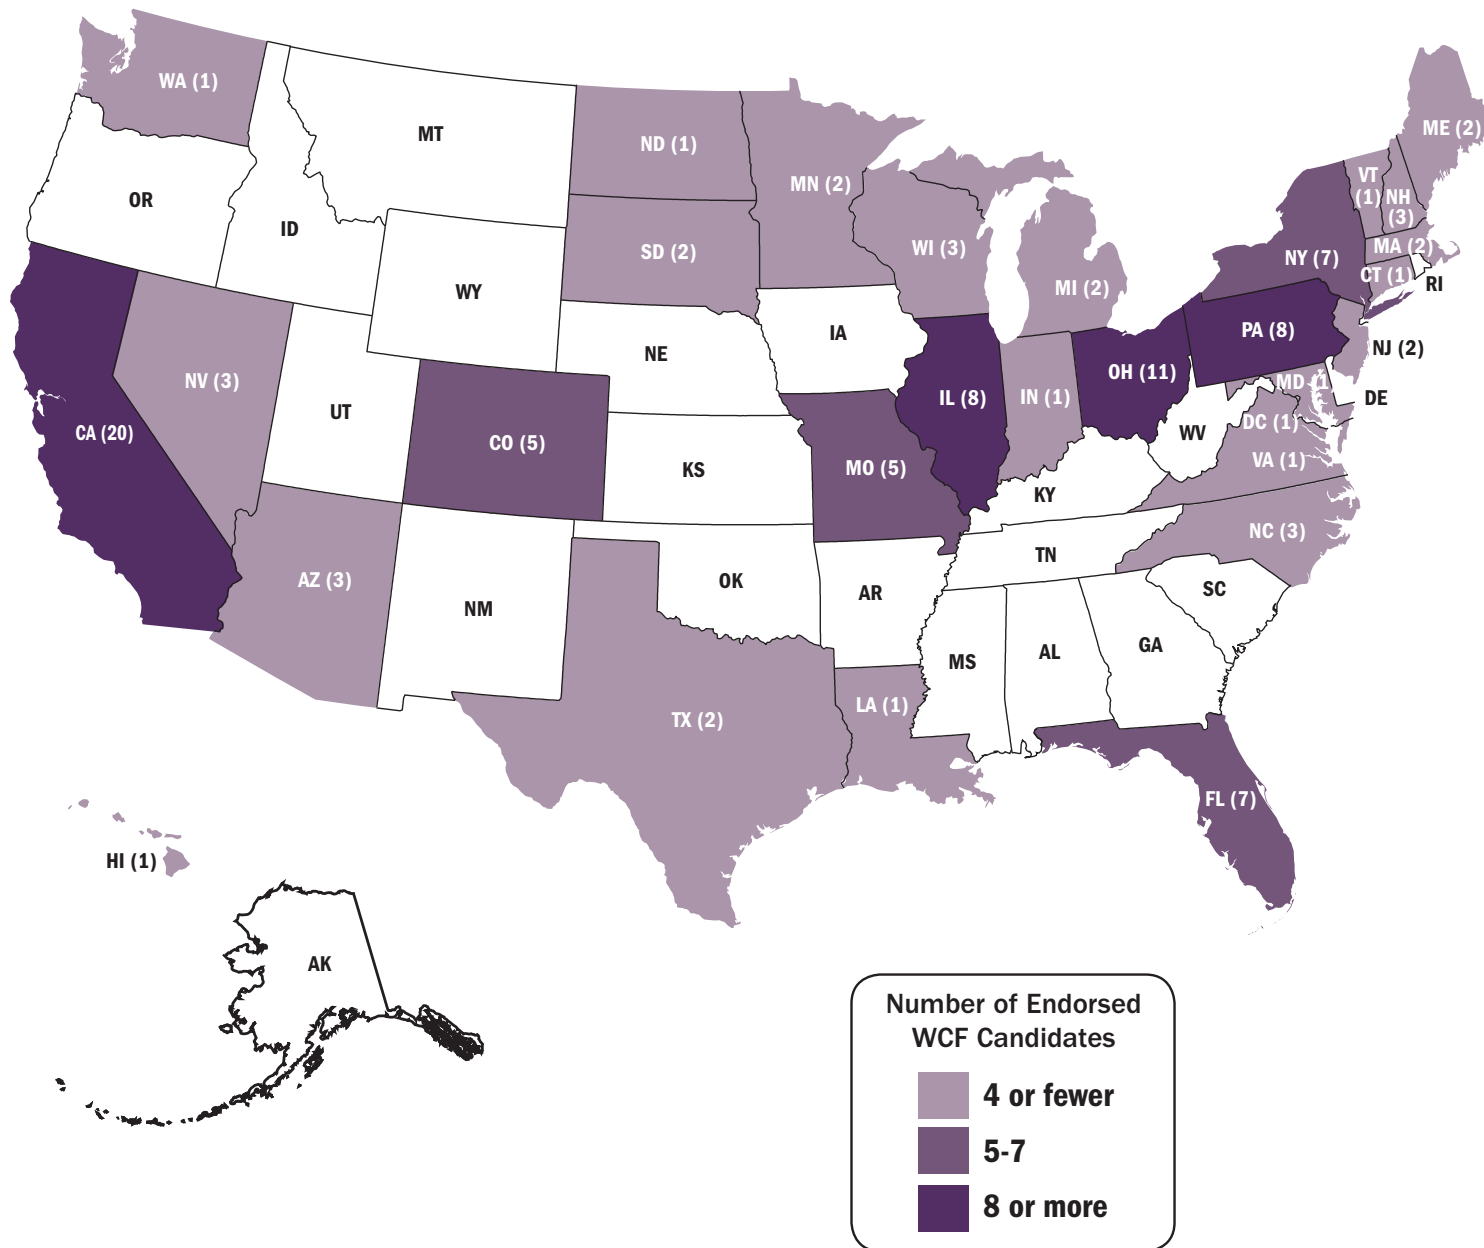

# Election Day 2008: WCF's Endorsed Candidate Map

## Facts-At-A-Glance

The 2008 election broke records for women in politics:

- The presidential election was the first to have a women running for both President and Vice President.
- The 111th Congress will have the highest ever number of women serving with 17 in the Senate (a net increase of 1) and at least 74 in the House (a net increase of 3) with two races still being decided.
- Women held their ground in Governor's races and are now controlling 8 Governor's seats.
- Voter registration, including among women, reached all-time highs in many states across the country.