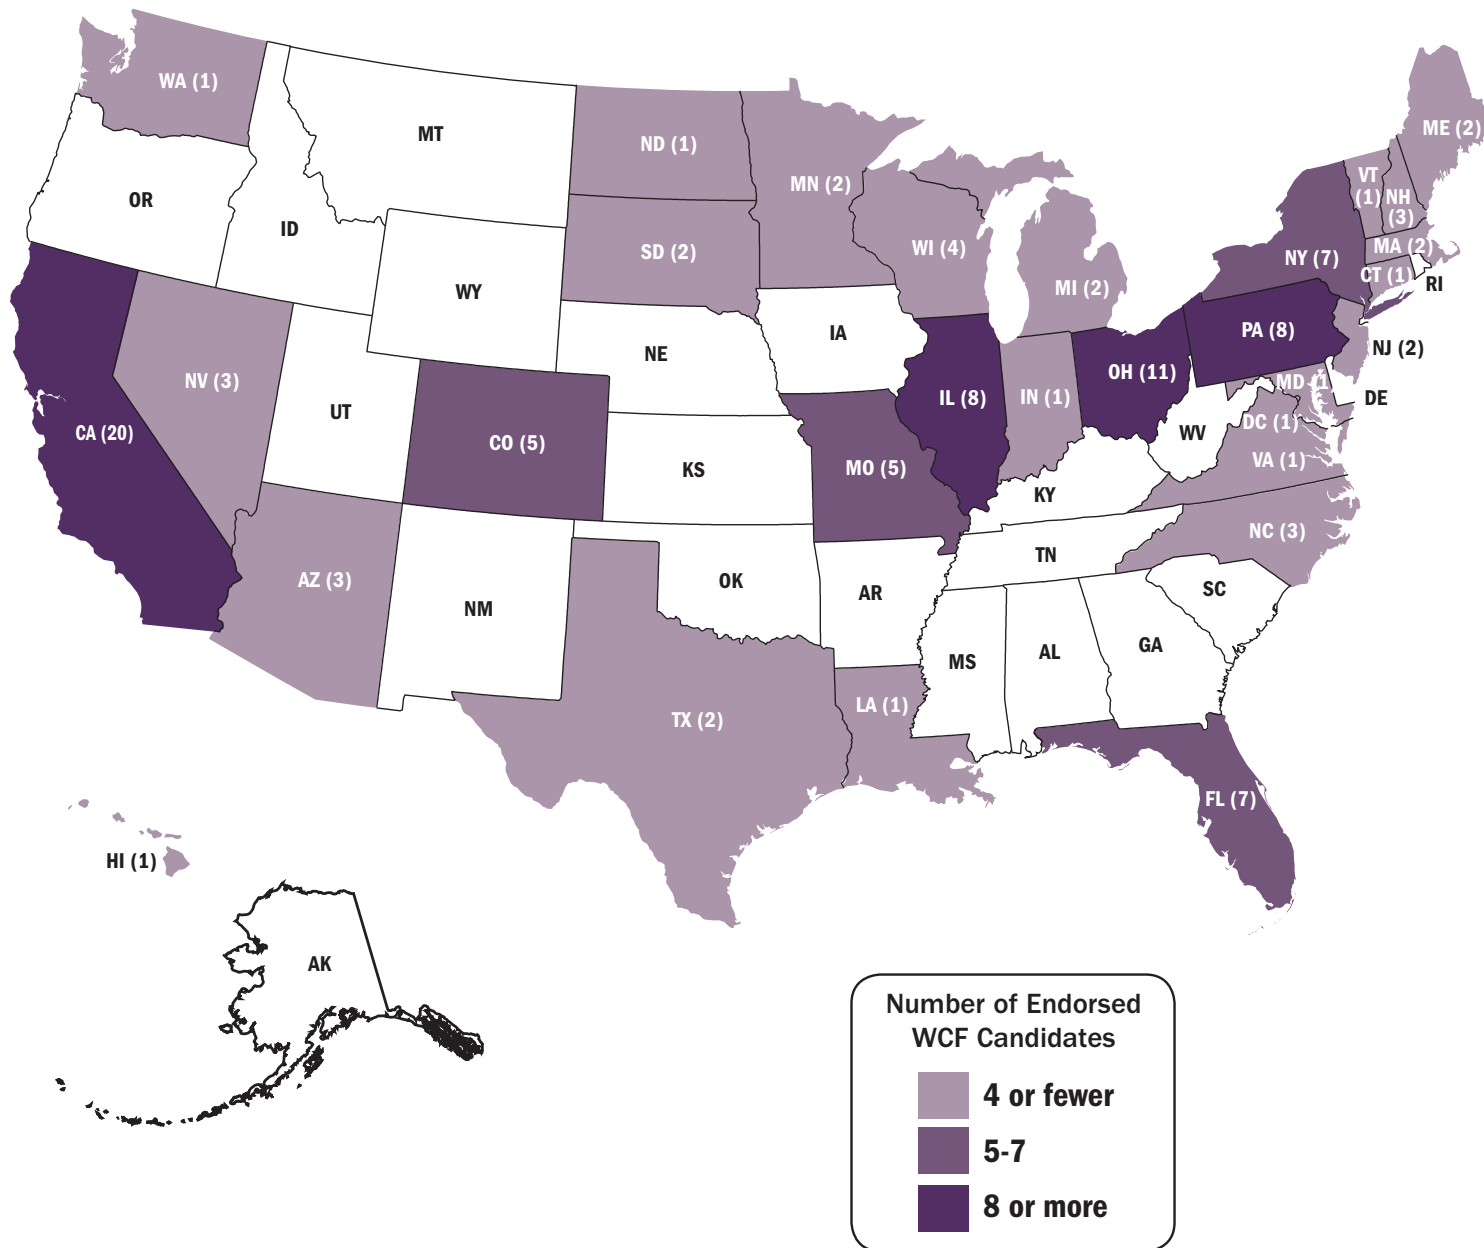

# Election 2008: WCF's Endorsed Candidate Map

## Facts-At-A-Glance

The 2008 election broke records for women in politics:

- The presidential election was the first to have a women running for both President and Vice President.
- The 111th Congress will have the highest ever number of women serving with 17 in the Senate (a net increase of 1) and 75 in the House (a net increase of 4).
- Women held their ground in Governor's races and are now controlling 8 Governor's seats.
- Voter registration, including among women, reached all-time highs in many states across the country.